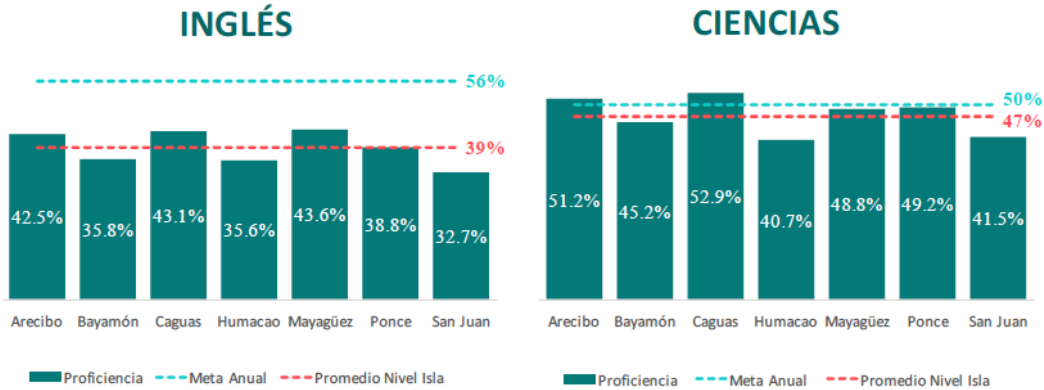

## Resultados META-PR por materia y región

### ESPAÑOL

■ Proficiencia --- Meta Anual --- Promedio Nivel Isla

### MATEMÁTICAS

■ Proficiencia --- Meta Anual --- Promedio Nivel Isla

Decanato de Asuntos  
Académicos  
Departamento de Educación

**University of Puerto Rico at Arecibo**

PO Box 4010  
Arecibo, Puerto Rico 00614-4010

Tel. (787)815-0000  
Ext. 3400  
Fax (787)880-6277

**Resultados META-PR por materia y región**

The results of the META-PR for the academic year 2018-2019 show that in the areas of Spanish, mathematics and English, the students of the educational region of Arecibo obtained the highest results compared with another educational regions. Regarding the Science area, although the results of the Arecibo educational region were not the highest, they continue to be above the island average and the average of META results annually. This shows the impact of the completers who are working in the educational region of Arecibo, in addition to the impact of our teacher candidates who carried out their methodologies laboratories, pre-practice seminars and their teaching practices in these areas.