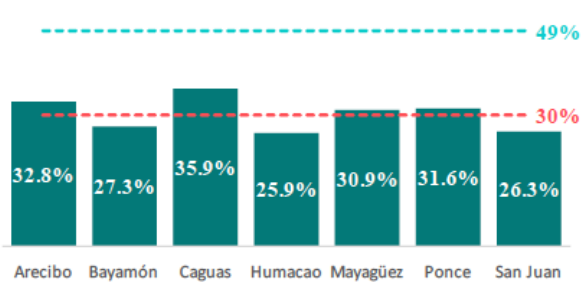

MATEMÁTICAS

■ Proficiencia --- Meta Anual --- Promedio Nivel Isla