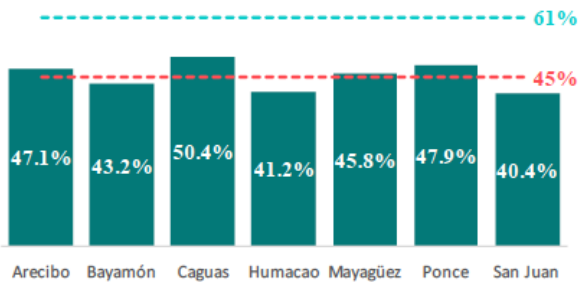

Decanato de Asuntos Académicos
Departamento de Educación

University of Puerto Rico at Arecibo

PO Box 4010
Arecibo, Puerto Rico 00614-4010

Tel. (787)815-0000
Ext. 3400
Fax (787)880-6277

Resultados META-PR por materia, grado y región

INGLÉS

★ Puntuación más alta ● Puntuación más baja

	3er	4to	5to	6to	7mo	8vo	11mo
Arecibo	64.6% ★	45.3% ★	46.8% ★	31.7%	29.3%	38.7%	43.8%
Bayamón	49.2%	35.1%	34.9%	30.1%	29.0%	33.3%	40.3%
Caguas	62.7%	43.1%	44.3% ●	36.0% ★	34.6%	38.8%	43.4%
Humacao	51.0%	37.6%	39.8%	27.7%	29.6%	27.6% ●	38.5%
Mayagüez	60.5%	41.6%	43.9%	36.6%	35.3% ★	40.9% ★	49.4% ★
Ponce	56.4%	37.9%	41.6%	31.1%	30.2%	35.1%	41.1%
San Juan	44.7% ●	32.6% ●	38.0%	23.9% ●	24.9% ●	27.9%	37.9% ●

CIENCIAS

	3ro	4to	5to	6to	7mo	8vo	11mo
Arecibo		66.6%				39.3%	48.4%
Bayamón		58.4%				35.8%	42.4%
Caguas		69.5% ★				44.1% ★	46.3%
Humacao		57.5%				27.8%	39.5%
Mayagüez		61.8%				36.1%	50.2% ★
Ponce		63.6%				37.7%	47.3%
San Juan		55.5% ●				30.5% ●	38.4% ●

Resultados META-PR por materia y región

ESPAÑOL

■ Proficiencia --- Meta Anual --- Promedio Nivel Isla